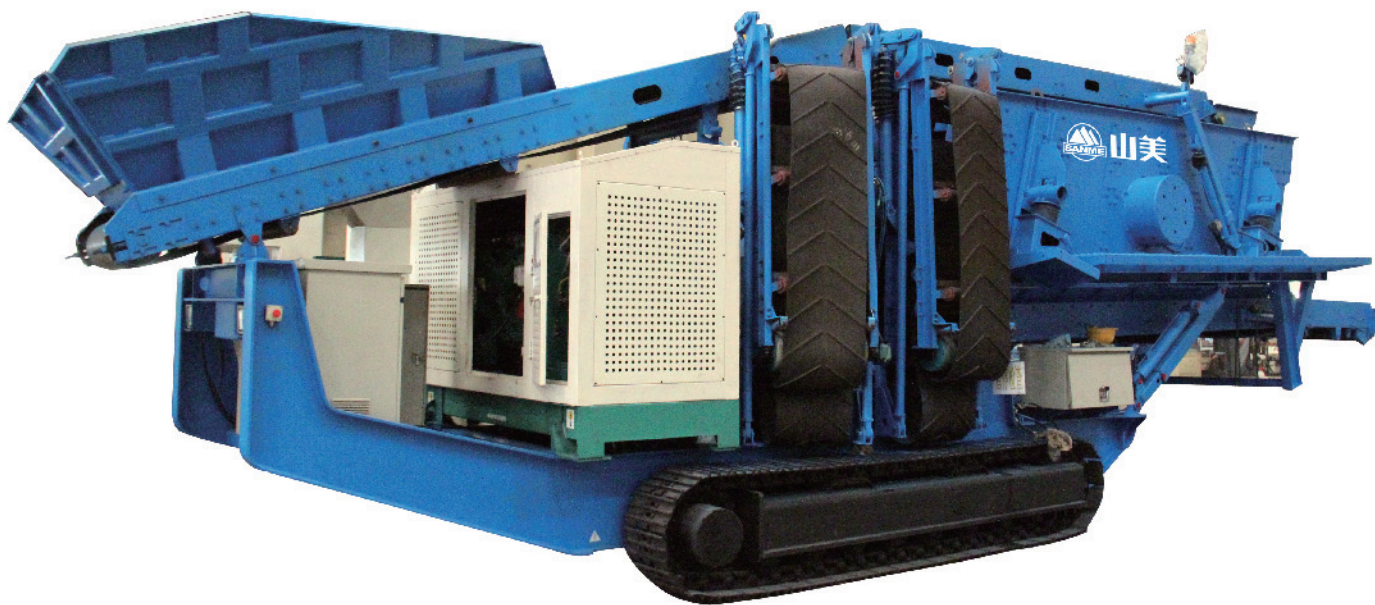

SANME

山美

MP-S 系列 履带移动筛分站

*MP-S Series
Mobile Screening Plants*

上海山美环保装备股份有限公司
(原上海山美重型矿山机械有限公司)
SHANGHAI SANME MINING MACHINERY CO., LTD.
(中德合资控股)
(Sino-German JV Holding)

上海山美环保装备股份有限公司（原上海山美重型矿山机械股份有限公司）是中德合资控股企业，是破碎筛分完整产业链发展的企业，先进的破碎筛分成套设备制造商，能够给客户id提供全系列破碎筛分设备和完整解决方案，产品包括颚式破碎机、圆锥式破碎机、反击式破碎机、旋回式破碎机、立轴冲击式破碎机（制砂机）、制砂楼、给料机、振动筛、细砂回收装置、水力浮选机、轻物质分离器、履带式移动站和轮胎式移动站等。我们的产品在绿色砂石骨料生产、建筑废弃物资源化利用、矿物加工等行业和领域得到广泛应用，并已出口到世界上五十多个国家和地区。我们的目标是为全球客户提供值得信赖的产品和服务，为客户创造价值。

Shanghai Sanme Mining Machinery Corp., Ltd. is a Sino-German Joint Venture holding company, a company developing in the complete chain in the crushing and screening industry, the well-known manufacturer of complete set of crushing and screening equipment. SANME could provide the complete sets of crushing and screening equipment and total solutions to customers. The products include jaw crusher, cone crusher, impact crusher, gyratory crusher, vertical impact crusher (sand maker), building-like dry sand-making system, fine sand collecting system, floating separating system, light materials separating system, mobile crushing and screening plant, and portable crushing and screening plant, etc. SANME products have been widely applied in green aggregates processing, construction waste recycling, and minerals processing, etc. Our products have been exported to over 50 countries and regions. Our aim is to provide reliable products and services for global customers and create values for our customers.

欧星 MP-S 系列履带移动式筛分站 MP-S Series Mobile Screening Plants

欧星 MP-S 系列履带移动式筛分站采用更专业的移动筛分技术设计和制造，能够满足客户的移动破碎要求，改变您的盈利模式。

Designed and manufactured with more professional mobile screening technology, MP-S Series Mobile Screen Plants can meet the customers' requirement of high mobility, high crushing efficiency and optimizes your business mode.