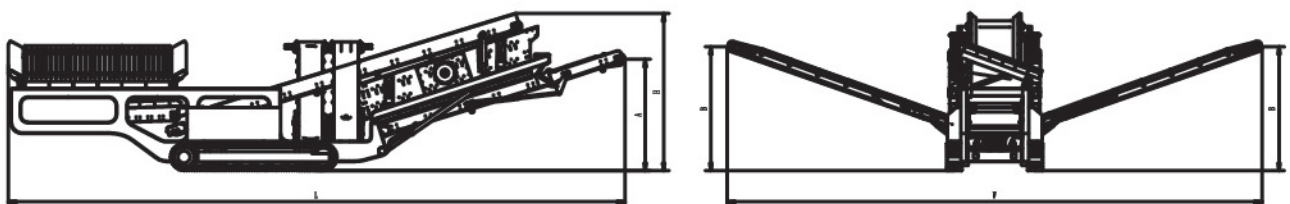

欧星 MP-S 系列履带移动式筛分站 MP-S Series Mobile Screening Plants

欧星 MP-S 系列履带移动式筛分站采用更专业的移动筛分技术设计和制造，能够满足客户的移动破碎要求，改变您的盈利模式。

Designed and manufactured with more professional mobile screening technology, MP-S Series Mobile Screen Plants can meet the customers' requirement of high mobility, high crushing efficiency and optimizes your business mode.

欧星 MP-S 系列履带移动式筛分站可以应用于： MP-S Series Mobile Screening Plants are applicable for:

- 矿物和硬岩筛分
- 砂石骨料生产
- 建筑垃圾处理
- Minerals and Hard Rock Crushing
- Aggregates Processing
- Construction Waste Recycling